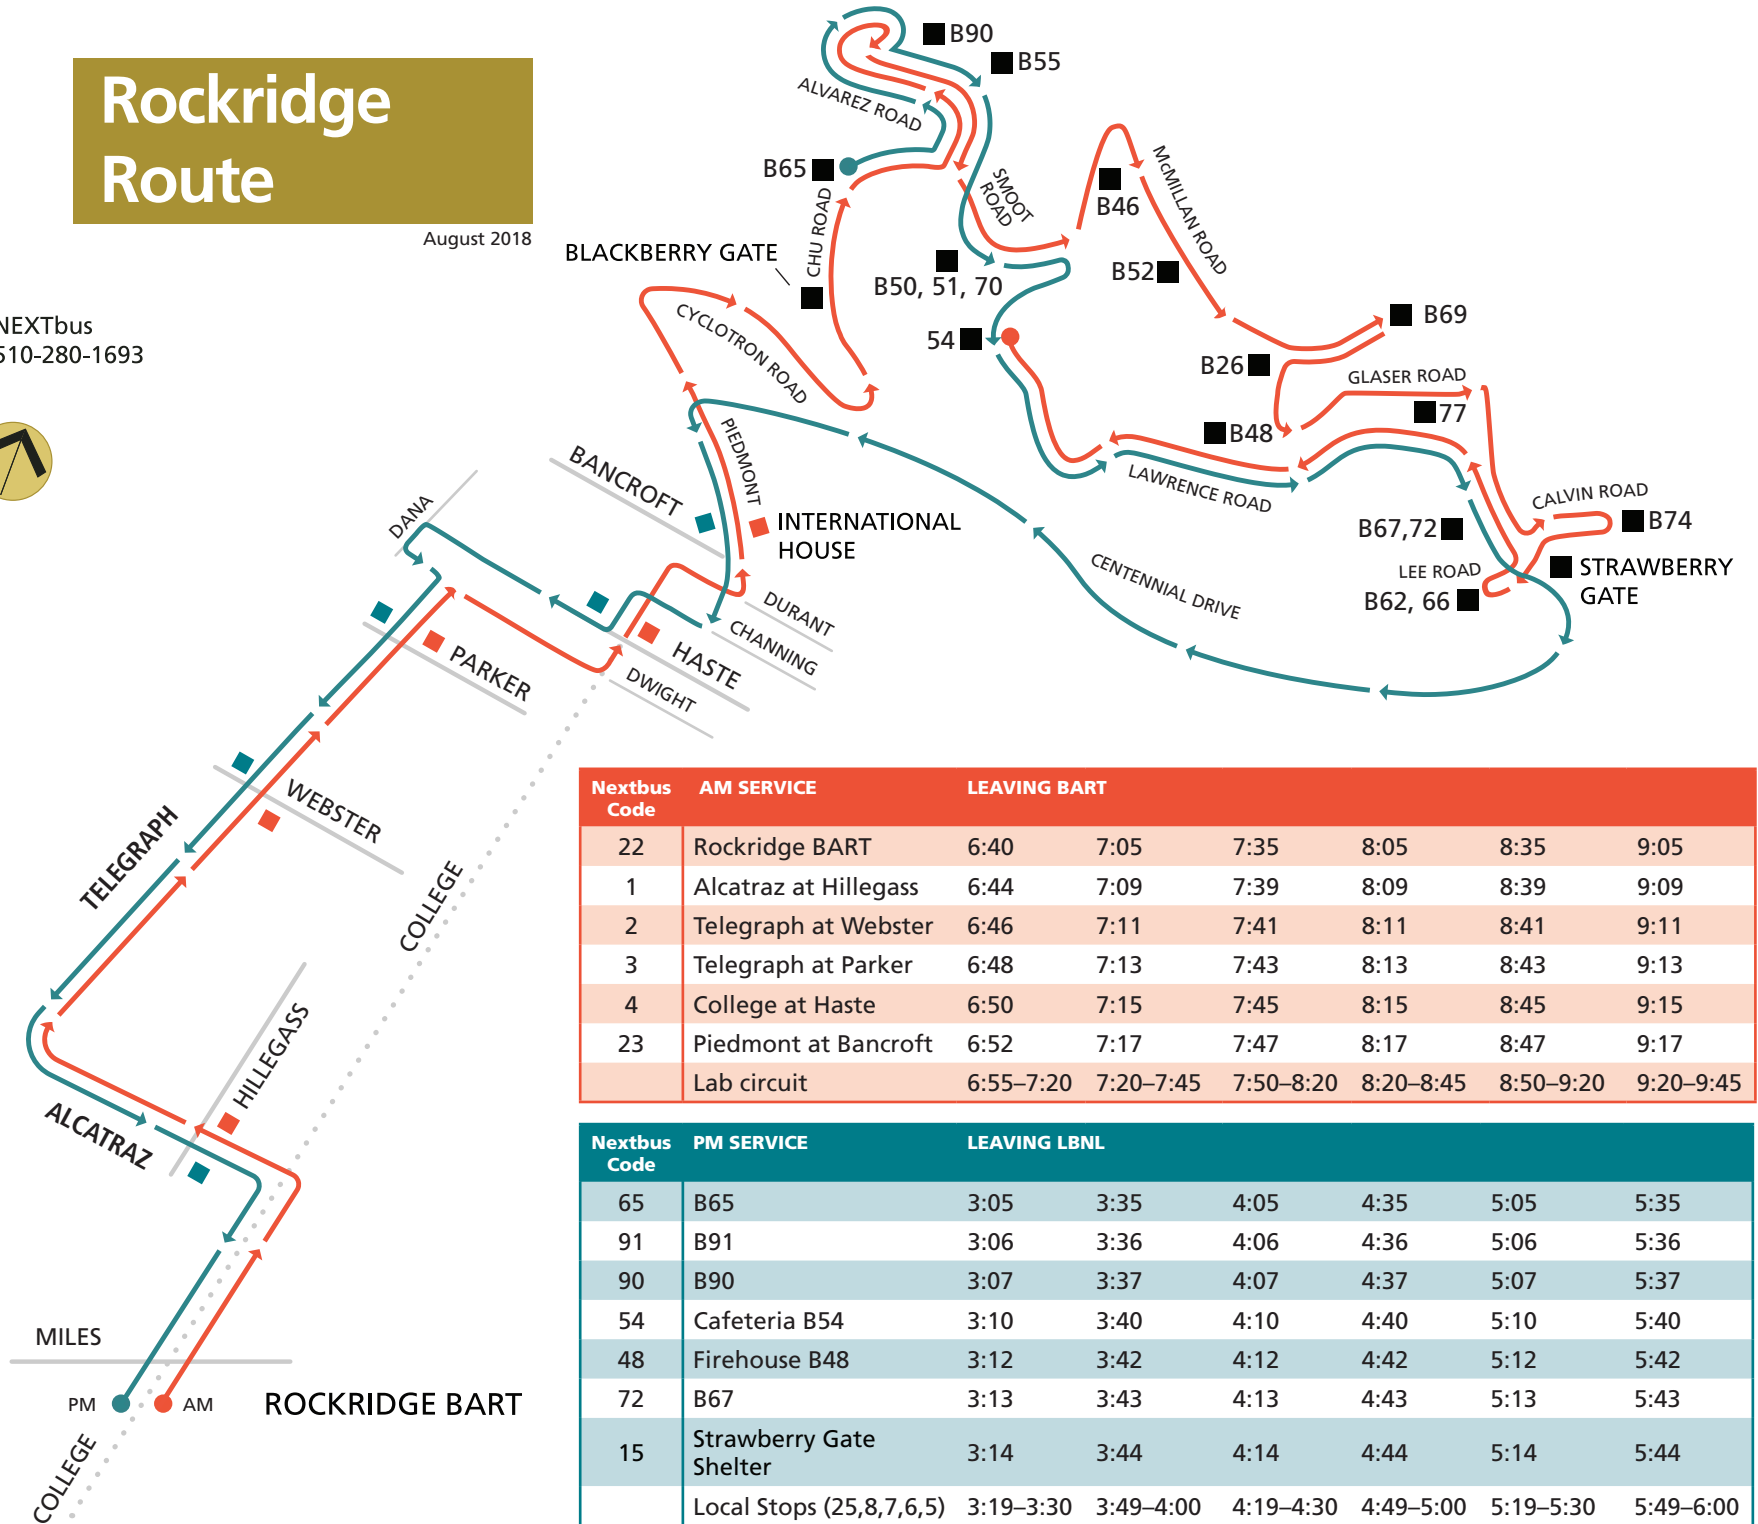

Rockridge Route

August 2018

NEXTbus
510-280-1693

Off-Site Shuttle stops are marked with this sign.

- AM ROUTE
- PM ROUTE

Nextbus Code	AM SERVICE	LEAVING BART					
22	Rockridge BART	6:40	7:05	7:35	8:05	8:35	9:05
1	Alcatraz at Hillegass	6:44	7:09	7:39	8:09	8:39	9:09
2	Telegraph at Webster	6:46	7:11	7:41	8:11	8:41	9:11
3	Telegraph at Parker	6:48	7:13	7:43	8:13	8:43	9:13
4	College at Haste	6:50	7:15	7:45	8:15	8:45	9:15
23	Piedmont at Bancroft	6:52	7:17	7:47	8:17	8:47	9:17
	Lab circuit	6:55-7:20	7:20-7:45	7:50-8:20	8:20-8:45	8:50-9:20	9:20-9:45

Nextbus Code	PM SERVICE	LEAVING LBNL					
65	B65	3:05	3:35	4:05	4:35	5:05	5:35
91	B91	3:06	3:36	4:06	4:36	5:06	5:36
90	B90	3:07	3:37	4:07	4:37	5:07	5:37
54	Cafeteria B54	3:10	3:40	4:10	4:40	5:10	5:40
48	Firehouse B48	3:12	3:42	4:12	4:42	5:12	5:42
72	B67	3:13	3:43	4:13	4:43	5:13	5:43
15	Strawberry Gate Shelter	3:14	3:44	4:14	4:44	5:14	5:44
	Local Stops (25,8,7,6,5)	3:19-3:30	3:49-4:00	4:19-4:30	4:49-5:00	5:19-5:30	5:49-6:00
24	Rockridge BART	3:33	4:03	4:33	5:03	5:33	6:03