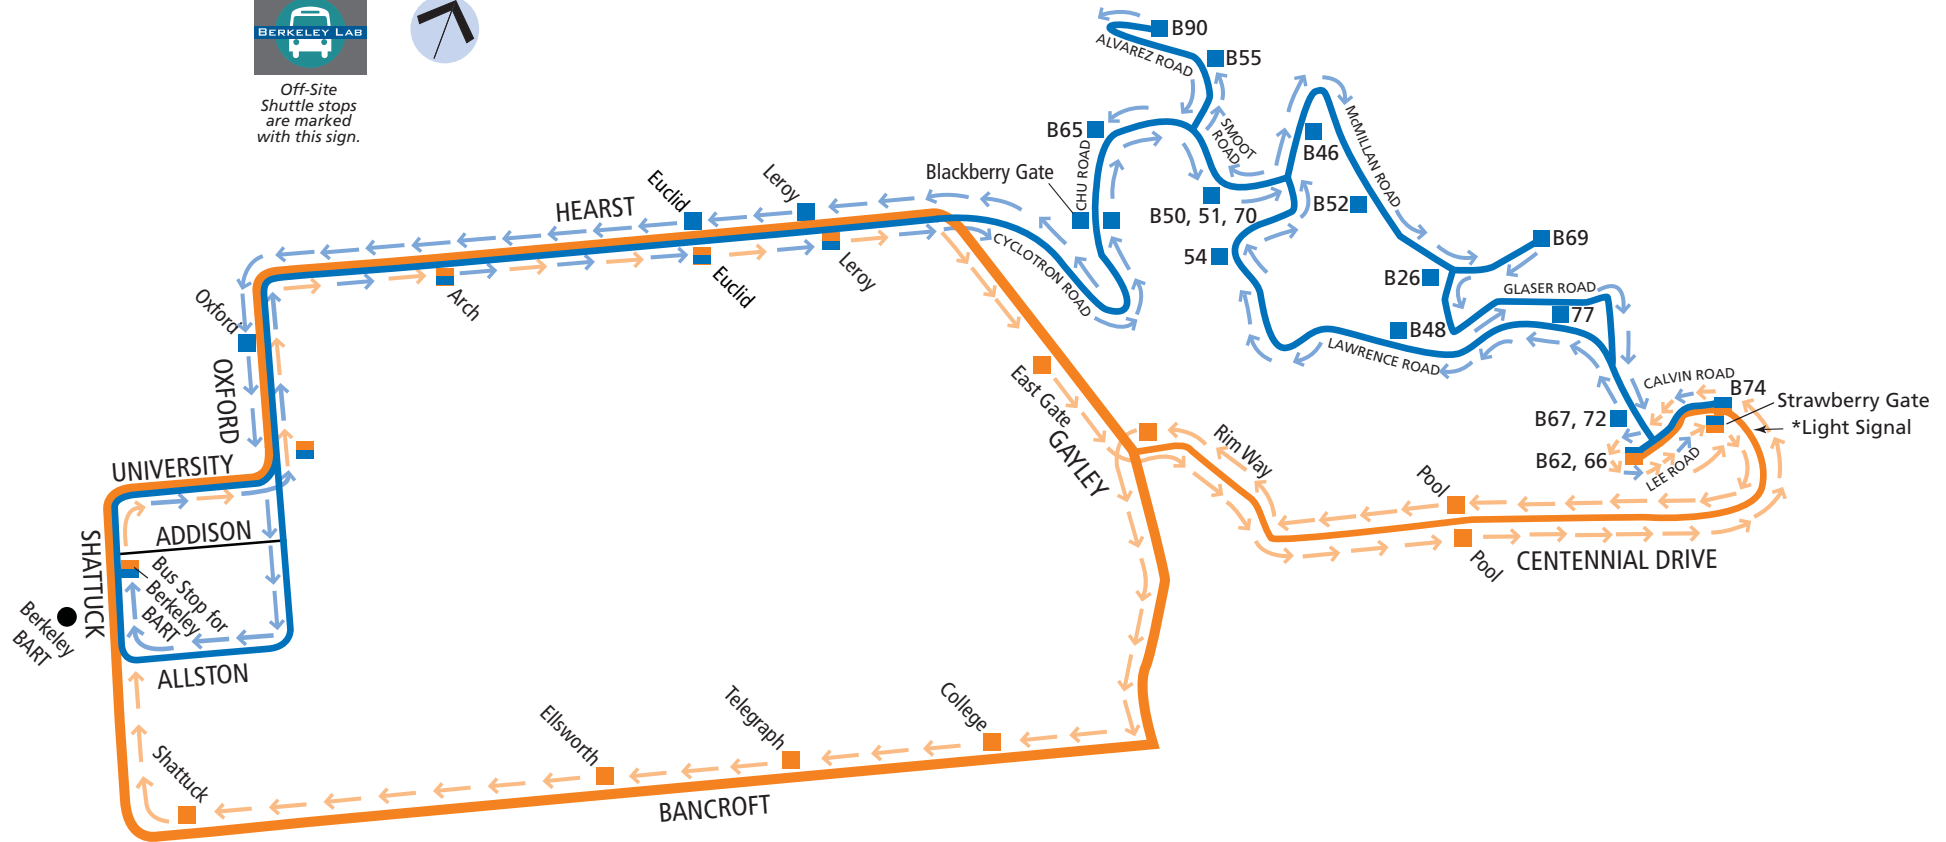

BUS ROUTES

Lawrence Berkeley National Laboratory

Blue Route
Blackberry Gate

Orange Route
Strawberry Gate

August 2018

Off-Site Shuttle stops are marked with this sign.

Blue Route Blackberry Gate

SERVICE HOURS	SERVICE INTERVALS
6:15 am – 6:00 pm	Every 7-10 minutes
After 6:00 pm	Check the route schedule or NextBus

Orange Route Strawberry Gate

SERVICE HOURS	SERVICE INTERVALS
6:30 am – 7:00 pm	Every 15 minutes