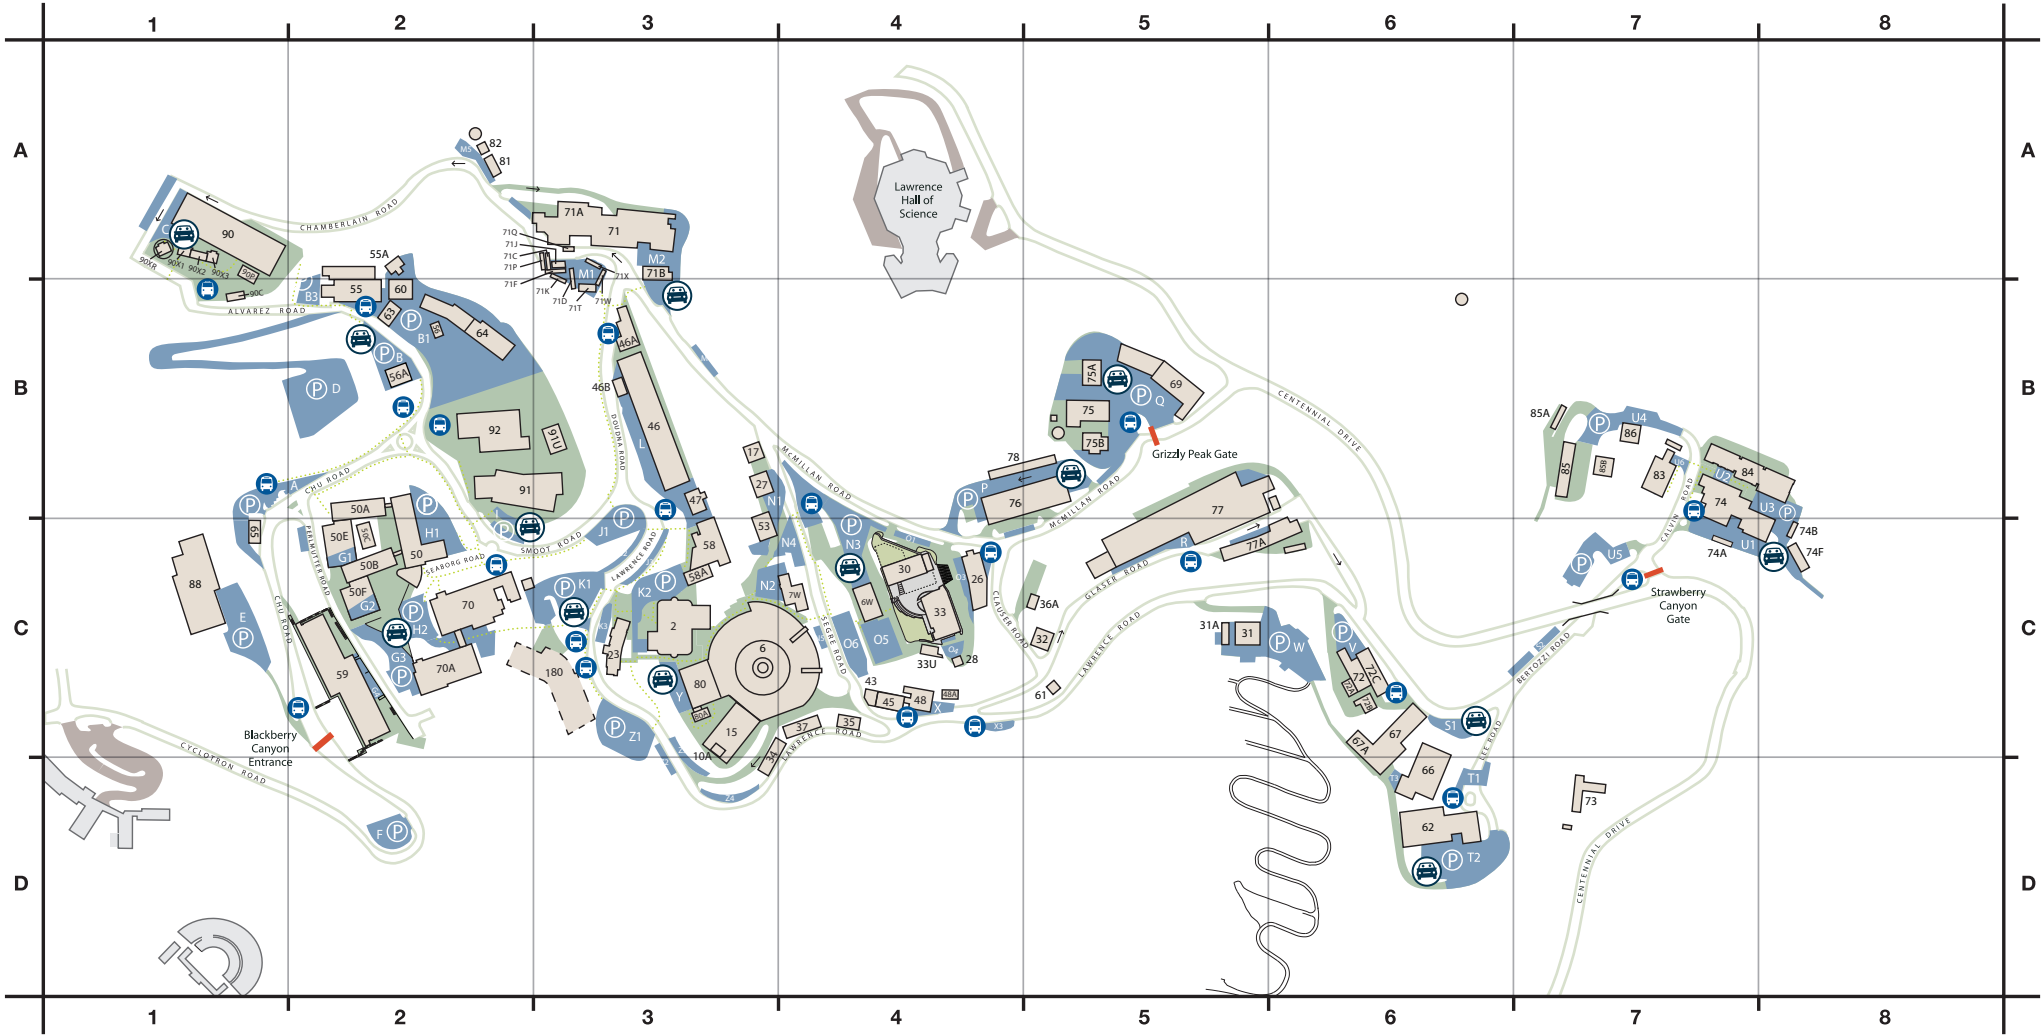

Designated Carpool Parking Spaces

Designated Carpool Parking Spaces

LOT	BUILDING	#PARK	LOT	BUILDING	#PARK
B	55	2	P	76 & 78	3
C	90	3	Q	69	2
H2	70 & 70A	7	S1	66 & 67	1
I	91 & 91U	5	T2	62	1
M2	71 & 71B	1	U1	74	1
N3	5	2	Y	80 & 80A	2