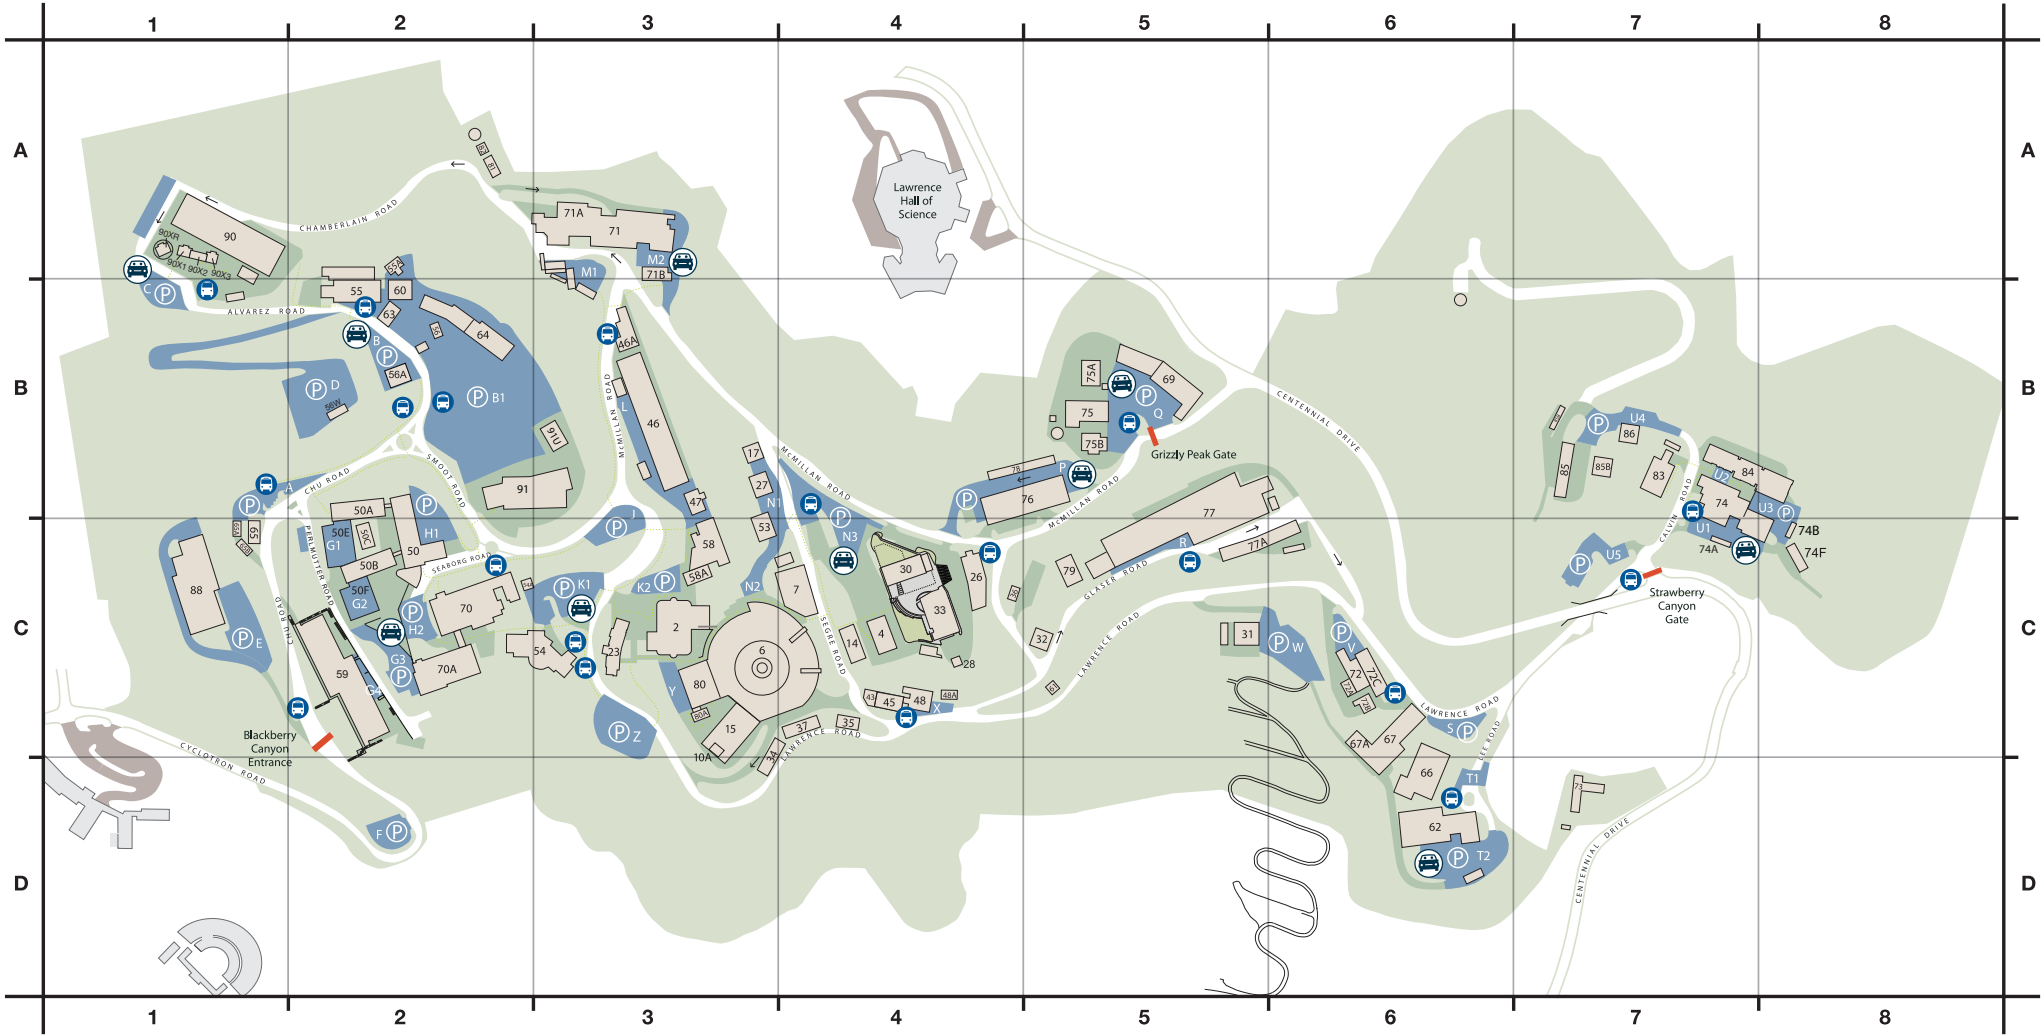

# Designated Carpool Parking Spaces

Designated Carpool Parking Spaces

LOT	BUILDING	#PARK	LOT	BUILDING	#PARK
B	55	2	P	76 & 78	2
C	90	3	Q	69	2
H2	70 & 80A	7	S1	66 & 67	1
K1	54	1	T2	62	1
M2	71 & 71B	1	U1	74	1
N3	5	2			