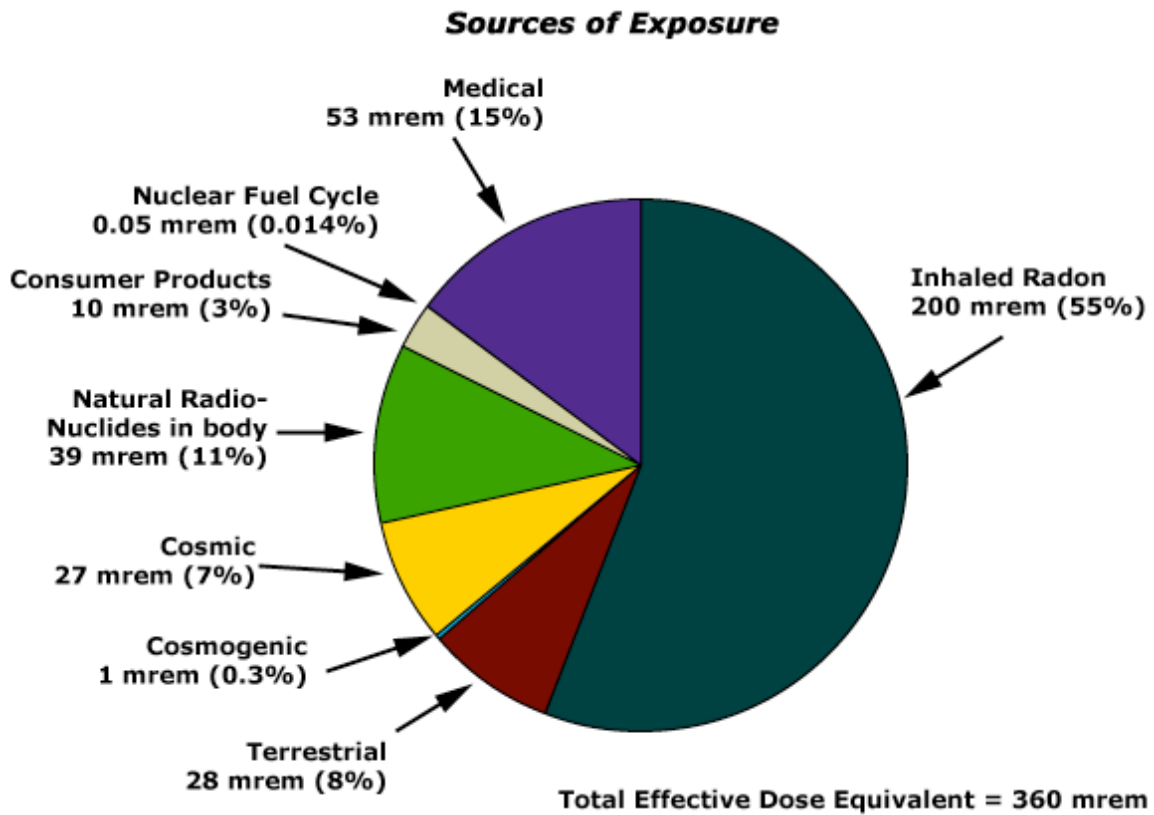

## Appendix D Average Annual Radiation Exposure

**One Transcontinental  
round trip flight - 5 mrem**

Reference: NCRP Report #93  
*Ionizing Radiation Exposure of the  
Population of the United States*  
(1987)

Natural Background Radiation = 295 mrem (82%)  
Manmade Radiation = medical + consumer products = 63 mrem (18%)