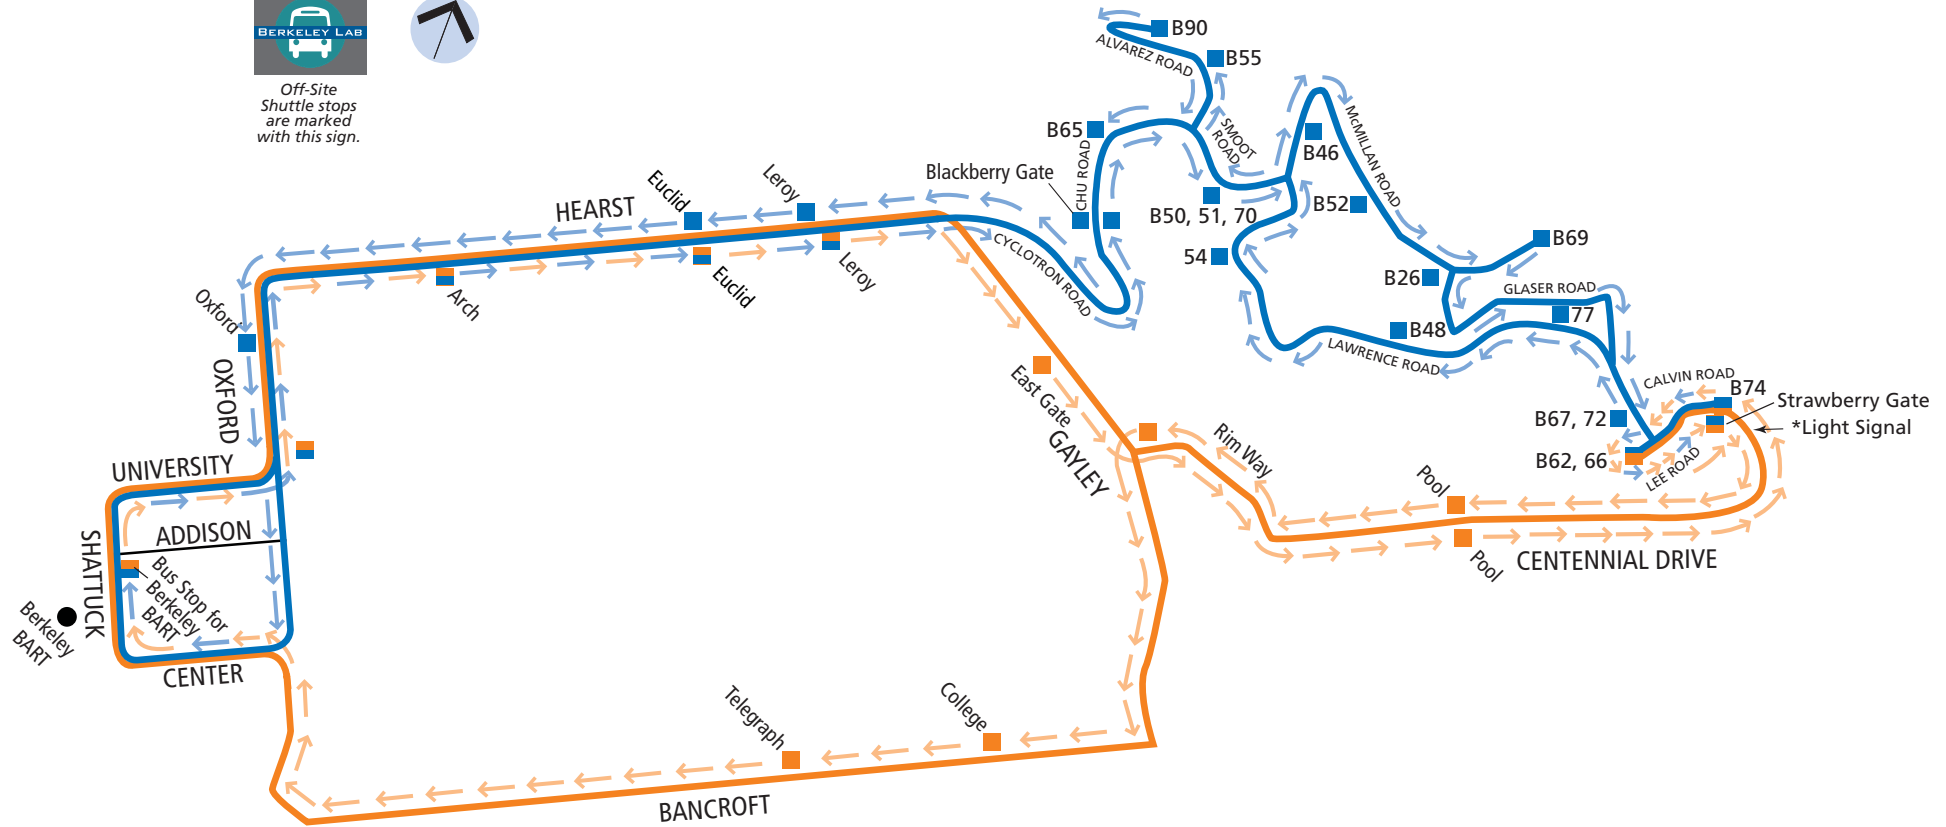

BUS ROUTES

Lawrence Berkeley National Laboratory

Blue Route
Blackberry Gate

Orange Route
Strawberry Gate

January 2016

Off-Site Shuttle stops are marked with this sign.

Blue Route Blackberry Gate

SERVICE HOURS	SERVICE INTERVALS
6:30 am – 8:00 pm	Every 10 minutes
8:00 pm – 9:30 pm	Every 20 minutes

Orange Route Strawberry Gate

SERVICE HOURS	SERVICE INTERVALS
6:30 am – 7:30 am	Every 15 minutes
7:40 am – 9:40 am	Every 10 minutes
9:45 am – 7:05 pm	Every 15 minutes